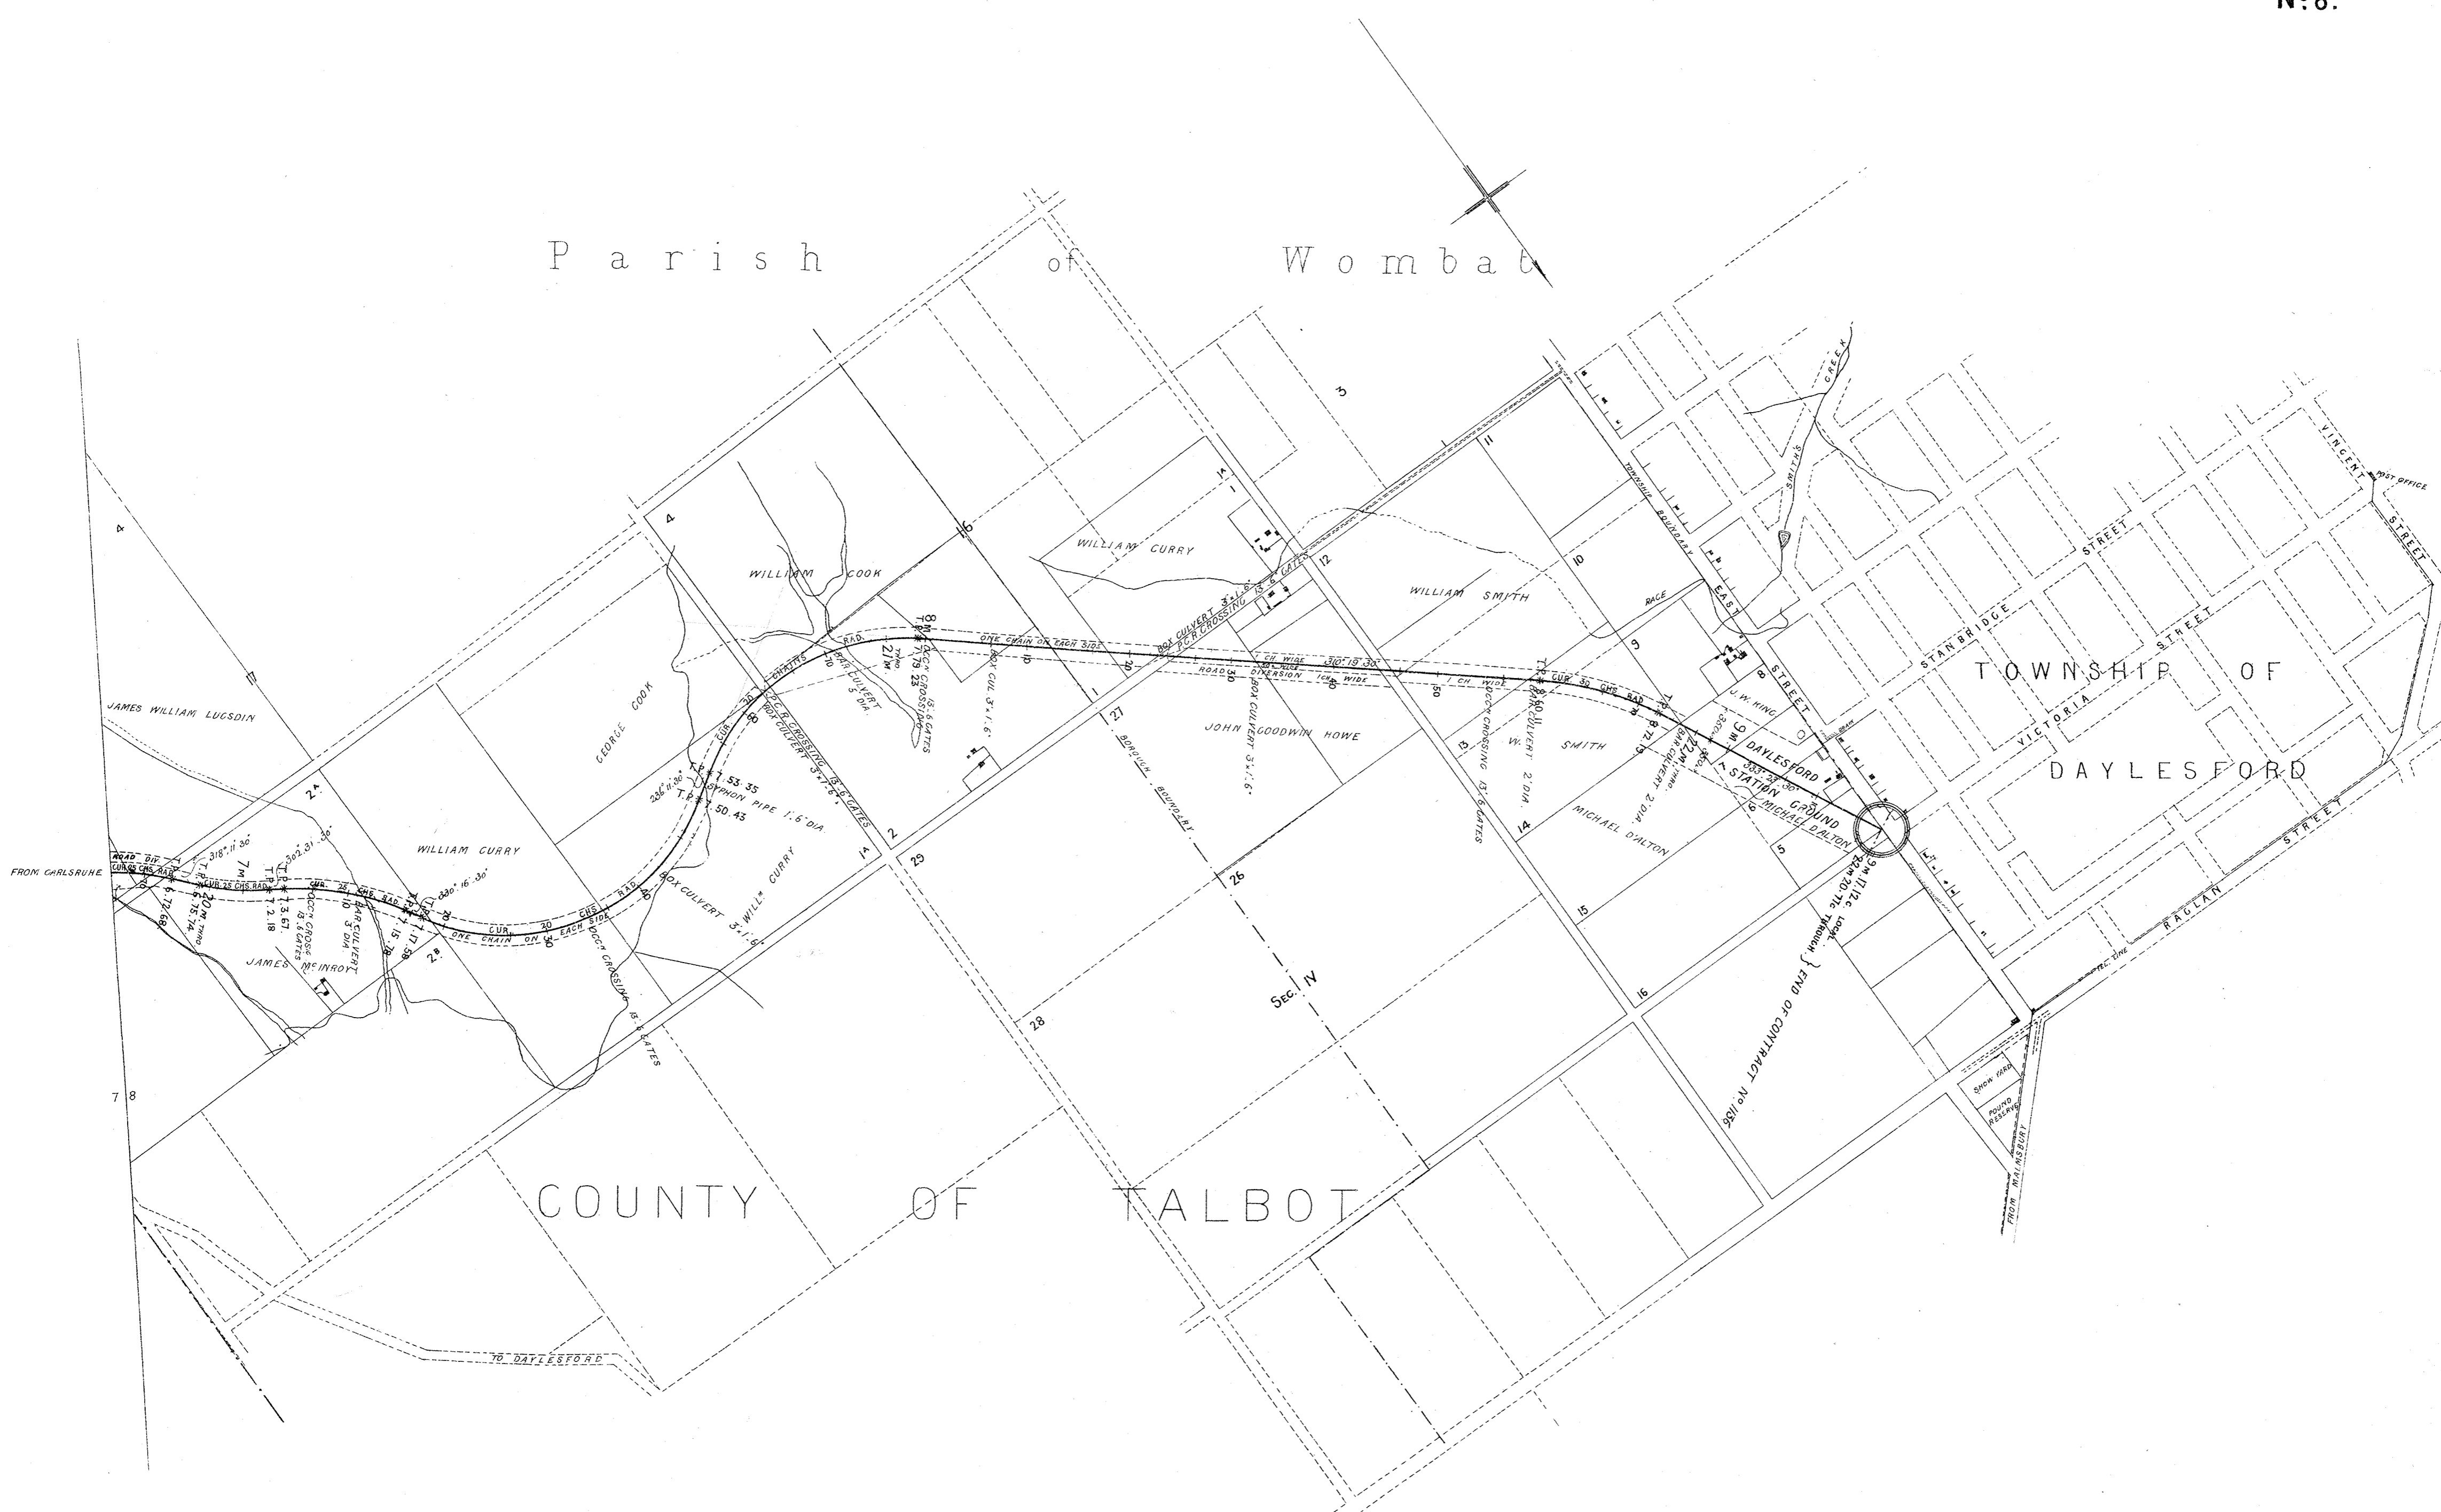

VICTORIAN RAILWAYS. CARLSRUHE & DAYLESFORD LINE

Scale, 10 Chains to 1 Inch

CONTRACT N^o 1136
N^o 8.

Parish of Wombat

TOWNSHIP OF
DAYLESFORD

COUNTY OF TALBOT

73-59