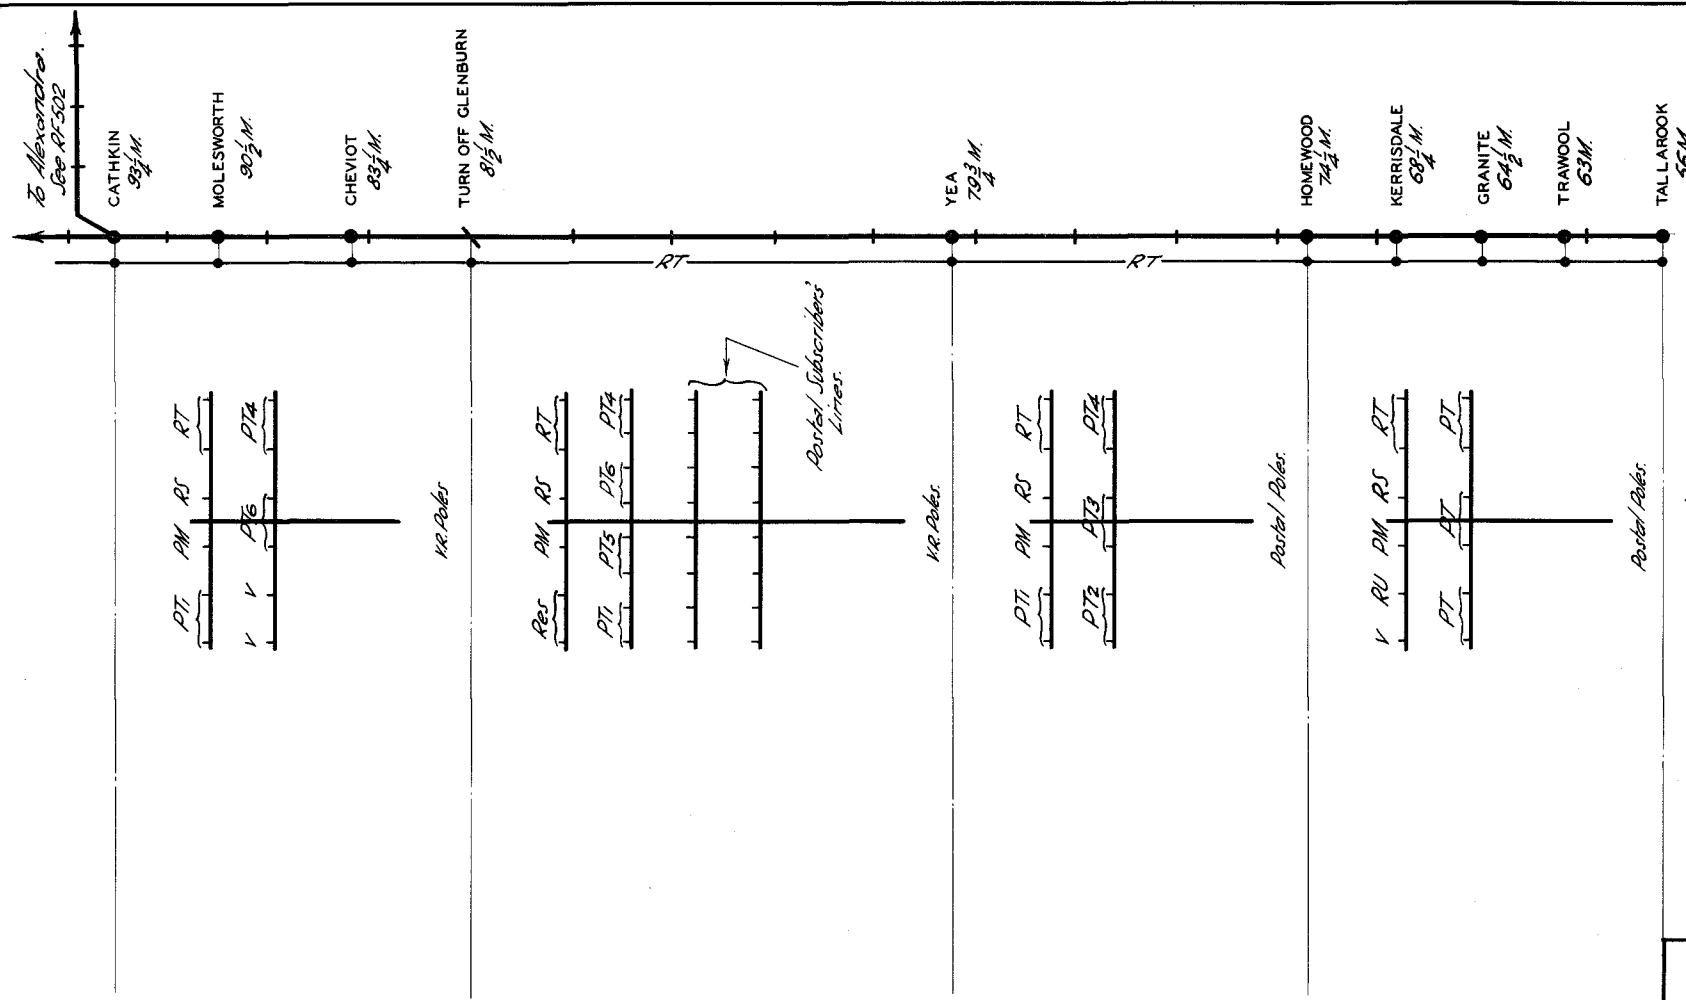

To Mansfield.
See RF-500

SYMBOL	NAME OF LINE	WIRE	REMARKS
RT	Railway Telephone Tallarook-Mansfield.	400 G.I.	
RS	Railway Staff wire	"	
RU	Railway Unwired wire	"	
PM	Postal Morse		
PT	Postal Trunk lines		
V	Vacant position		

REFERENCE

V.R. LINE DIAGRAM
TALLAROOK - CATHKIN
SECTION 8-5-29.

CHIEF ENG. SIGS & TELS. W.J.K.
DRAWN BY W.J.K.
TRACED BY W.J.K.

RF499

33.0
1000