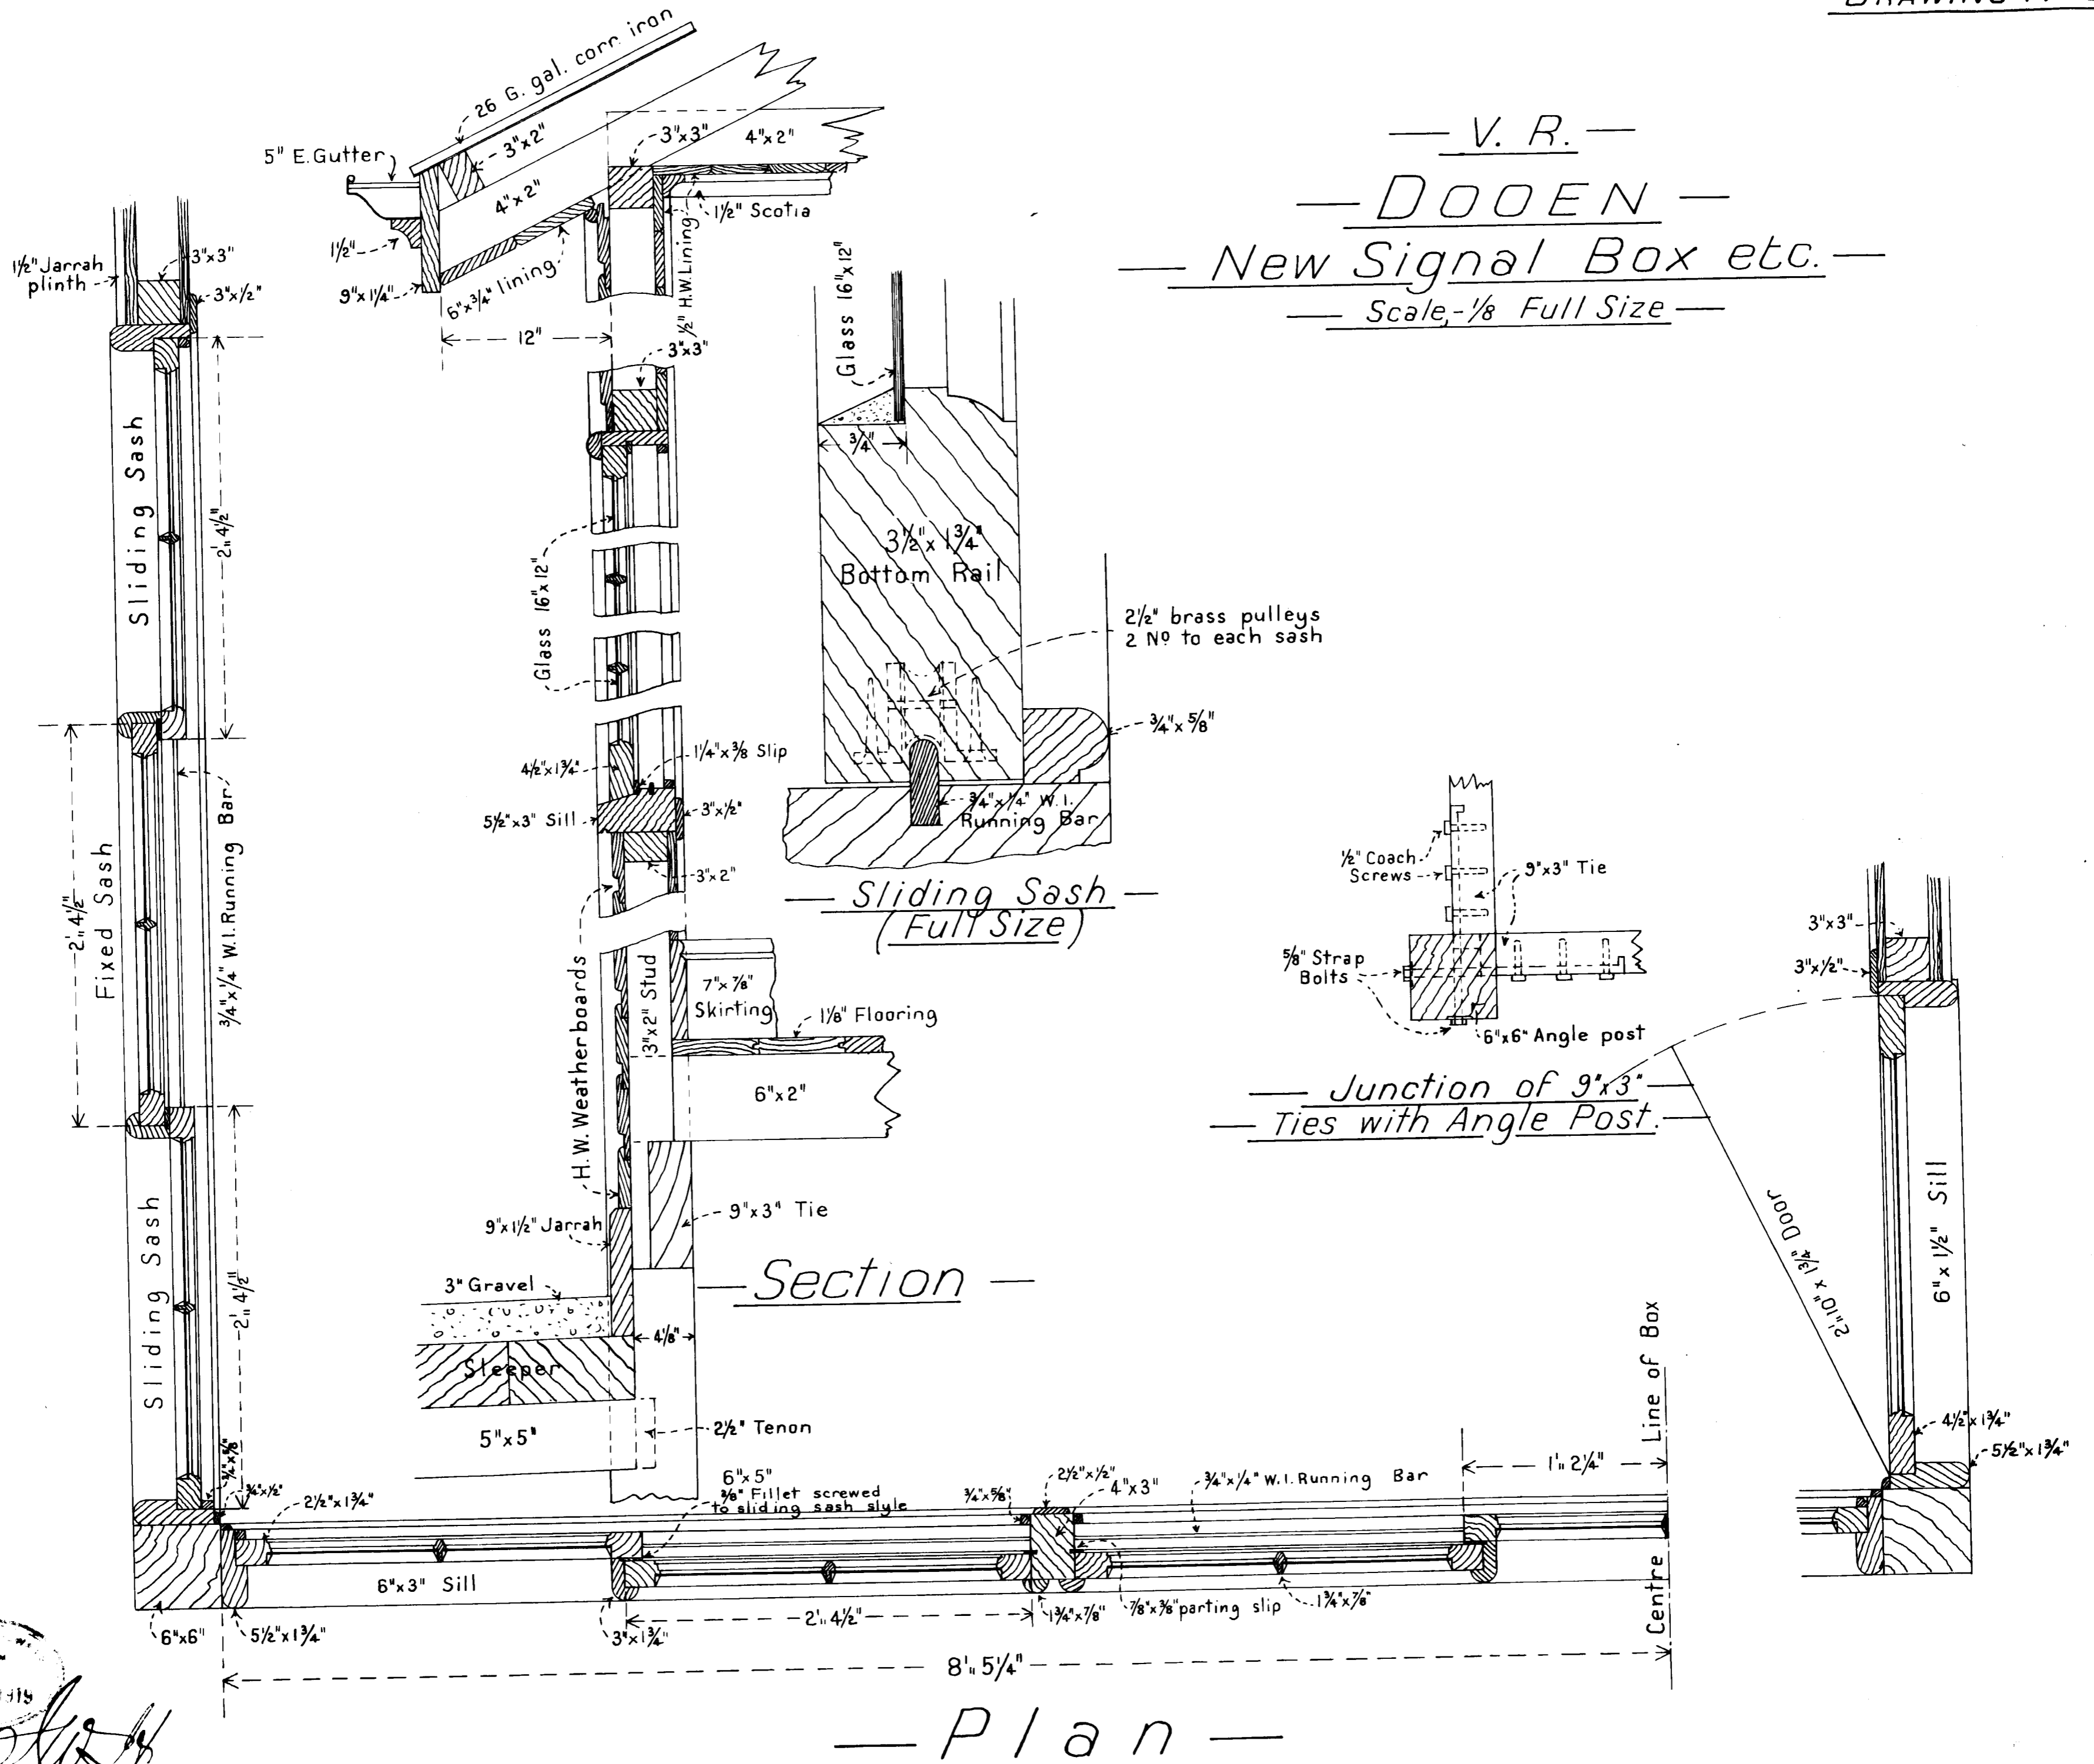

V. R.

DOOEN

New Signal Box etc.

Scale - 1/8 Full Size

Plan

VICTORIA  
 1919  
 OCT 5 1919  
 [Signature]

10.12.10